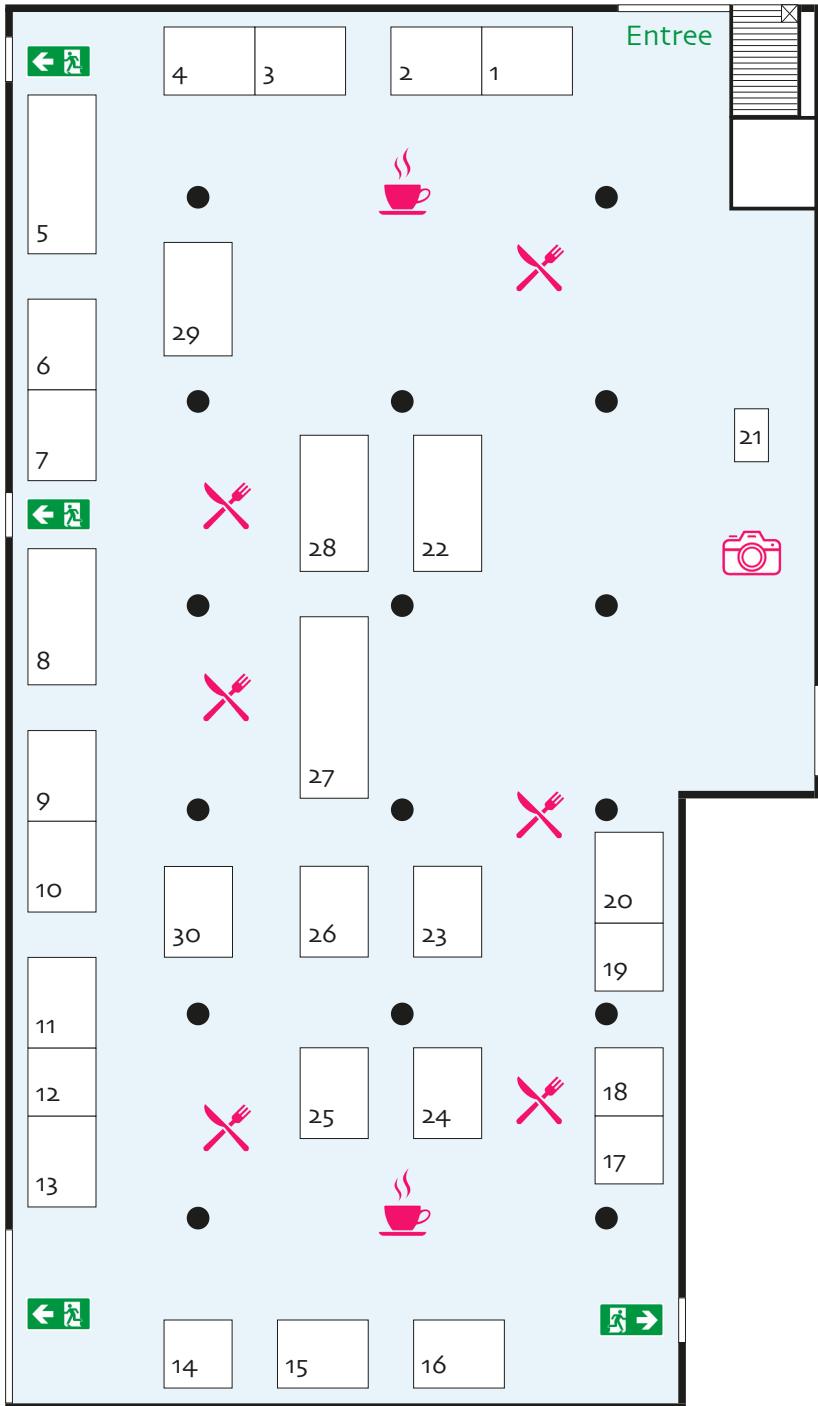

Centrale hal

Entree

- Aareon NL 25
- Betabit 1
- Breinstein
traineeships 10
- Capgemini 15
- CBS 8
- Cegeka 7
- CGI Nederland ... 20
- ChipSoft 14
- Cisco talent
program 19
- Conclusion 16
- De Carrièrebus ... 21
- Dutch Digital
Agencies 2
- E-mergo 13
- Formorrow 28
- Generation IT..... 17
- Info Support..... 29
- KZA &
PharmaPartners 11
- Lely 9
- Ministerie van
Defensie 5
- Motion10/HSO/
SolutionWise 24
- Netcompany 30
- ProRail 12
- Quintor 26
- Rijksoverheid 27
- Sogeti 22
- Swisscom 4
- SynTouch 6
- Topicus 3
- Van Lanschot
Kempen 18
- YER 23